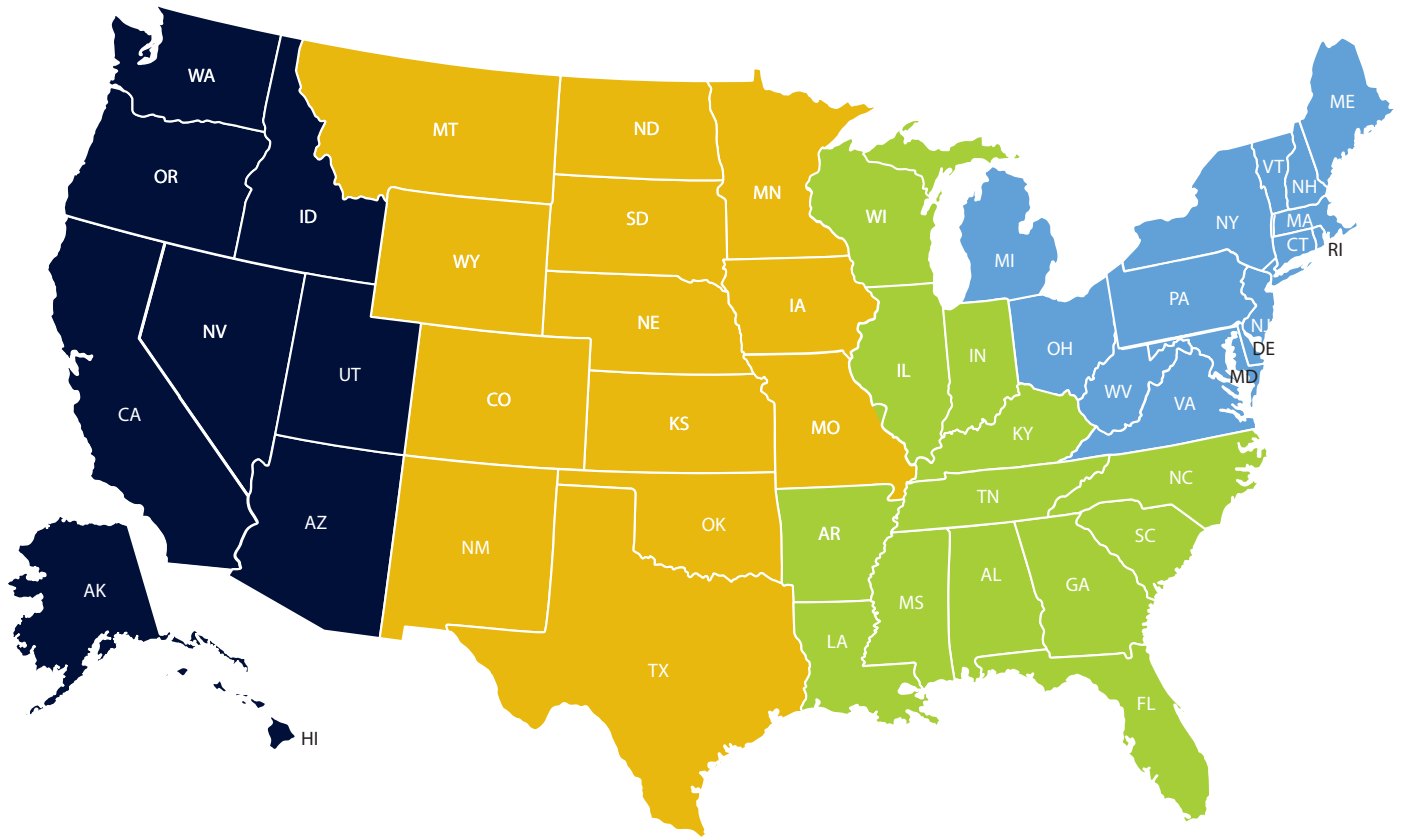

CLS REGIONAL SALES TEAMS

WEST

Myles Bozinovski, Regional Vice President of Sales

myles.bozinovski@clsinvest.com • 310-947-0715

Home Office Team 888-455-4244

Internal Sales - Jesse Bargstadt

Relationship Internal - Dawn Batho

Service - Michael Bull

New Business - Sisty Driscoll

NORTHEAST

John Welch, Senior Vice President of Sales

john.welch@clsinvest.com • 617-595-9153

Home Office Team 888-455-4244

Internal Sales - Andrea Wilkinson

Relationship Internal - Cale Beyer

Service - Jacqueline Hansen

New Business - Sisty Driscoll

CENTRAL

Bruce Bischoff, Executive Vice President of Sales

402-980-1182 • bruce.bischoff@clsinvest.com

Home Office Team 888-455-4244

Internal Sales - Bryan Gelster

Relationship Internal - Dawn Batho

Service - Lori Whitcomb

New Business - Nathan Peters

SOUTHEAST

Jon Trbovich, Senior Vice President of Sales

jont@clsinvest.com • 303-956-8147

Home Office Team 888-455-4244

Internal Sales - Ben Stout

Relationship Internal - Cale Beyer

Service - Tamsin McDonald

New Business - Nathan Peters

BRUCE BISCHOFF

Executive Vice President of Sales

402-980-1182

bruce.bischoff@clsinvest.com

MIKE ZARREN

Senior Vice President of National Accounts

410-303-3548

mike.zarren@clsinvest.com

DAWN BATHO

Director of Inside Sales & Relationship Internal

402-896-7240

dawn.batho@clsinvest.com

EMILY GROSS

Vice President of National Accounts

402-896-7017

emily.gross@clsinvest.com